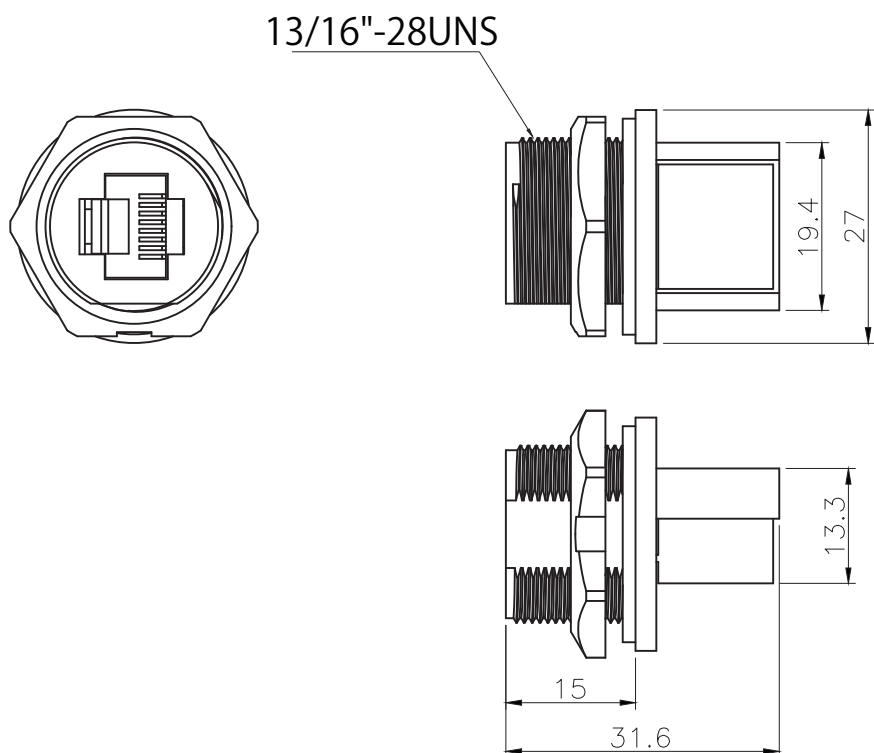

USB Type C

Panel opening size

USB 3.0

Panel opening size

HDMI

Panel opening size

RJ45

Panel opening size